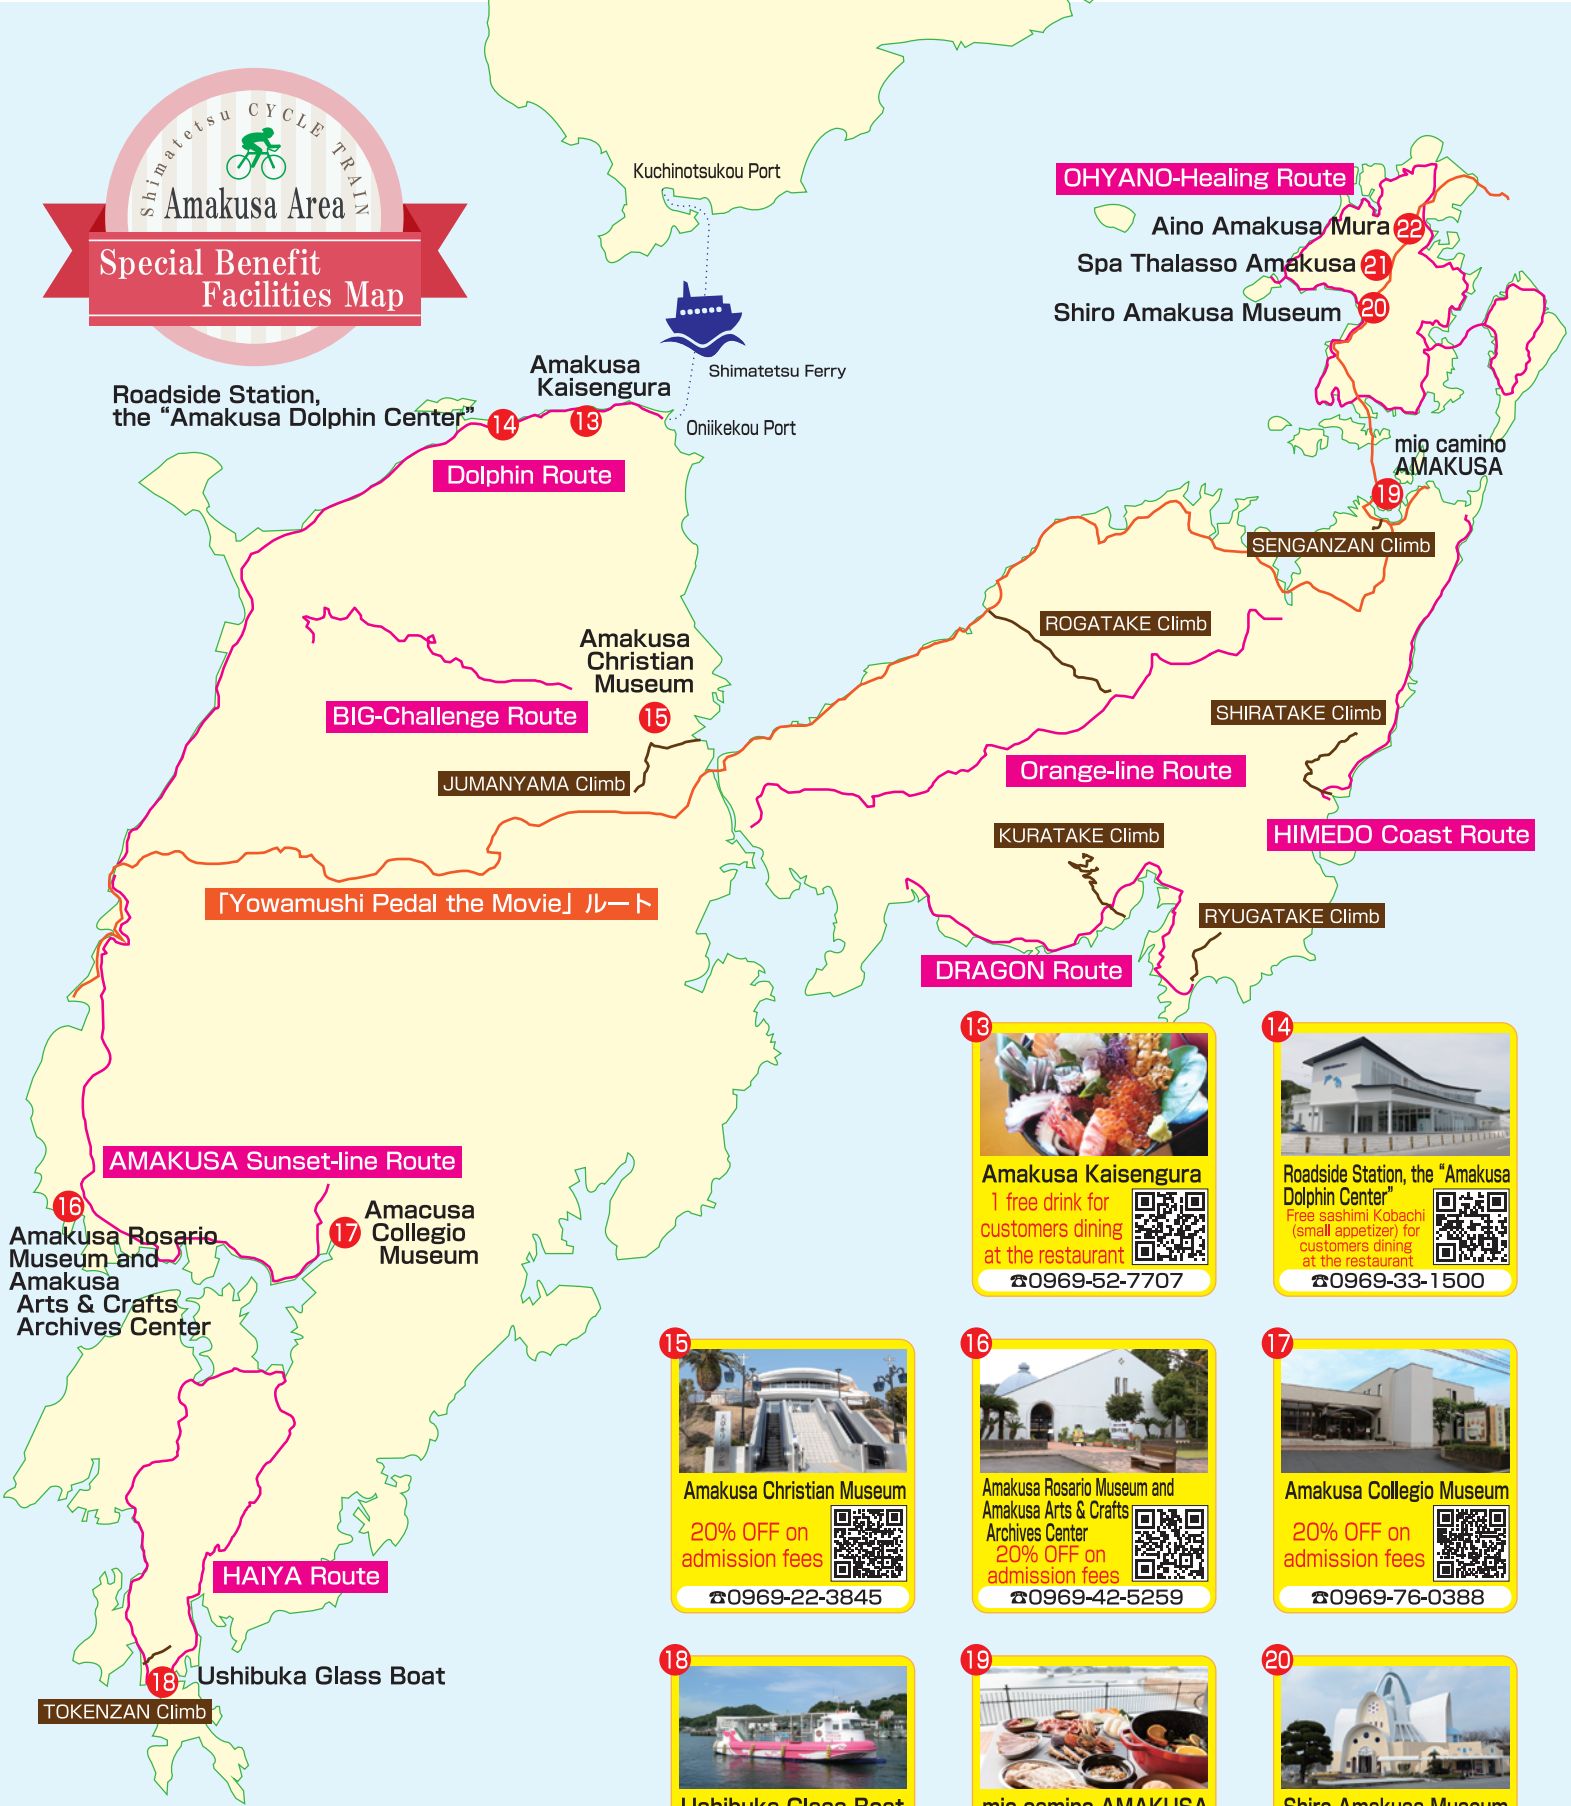

Kuchinotsu Dolphin Watching Minamishimabara Dolphin Watching Kuchinotsukou Port

12

Kuchinotsu Dolphin Watching
10% OFF on boarding fees
☎0957-86-4433

12

Minamishimabara Dolphin Watching
Free Gifts
☎0957-75-1515

See here for more detailed information about the special benefits

Shimatetsu Ferry

Oniikekou Port

13

Amakusa Kaisengura
1 free drink for customers dining at the restaurant

☎0969-52-7707

14

Roadside Station, the "Amakusa Dolphin Center"
Free sashimi Kobach (small appetizer) for customers dining at the restaurant