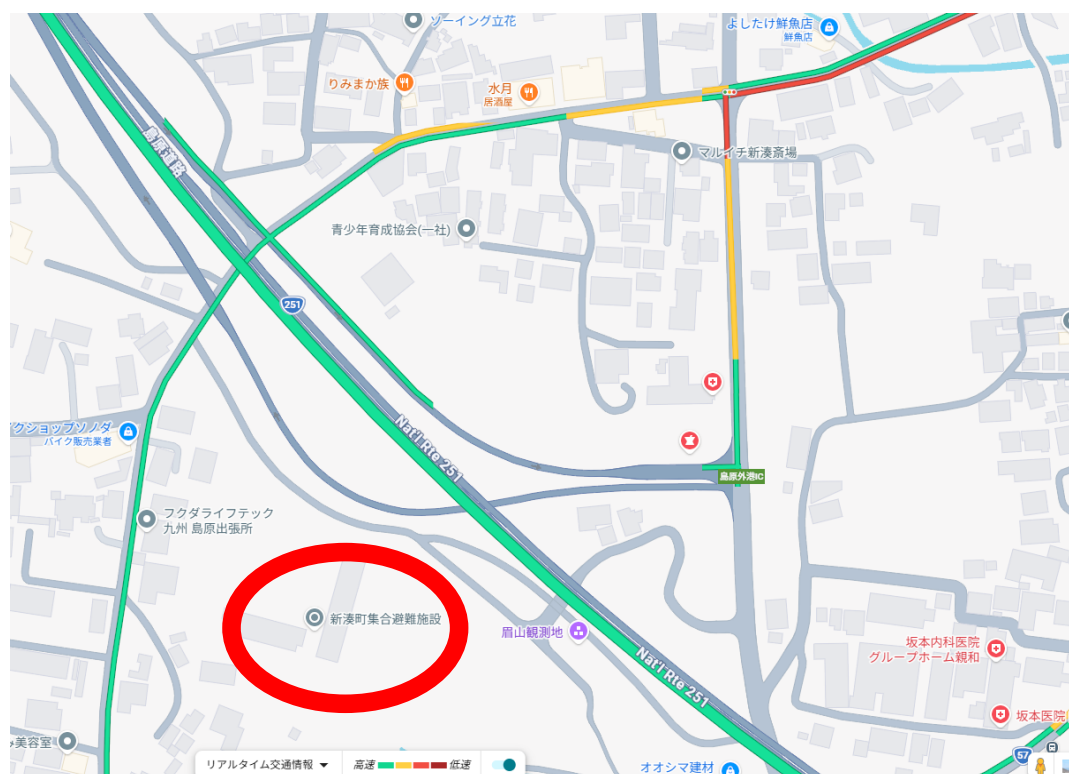

新湊町集合避難施設

〒855-0862 長崎県島原市新湊2丁目丁2573-2

GoogleマップURL

https://www.google.com/maps/place/%E6%96%B0%E6%B9%8A%E7%94%BA%E9%9B%86%E5%90%88%E9%81%BF%E9%9B%A3%E6%96%BD%E8%A8%AD/@32.7617256,130.3621483,18.25z/data=!4m6!3m5!1s0x35406dfb3160b96f:0x93c18c21989c3186!8m2!3d32.7608579!4d130.3631634!16s%2Fg%2F11k7w2p401!5m1!1e1?hl=ja&entry=ttu&g_ep=EgoyMDI2MDUwNi4wLWkXMDS0ASAFQAw%3D%3D